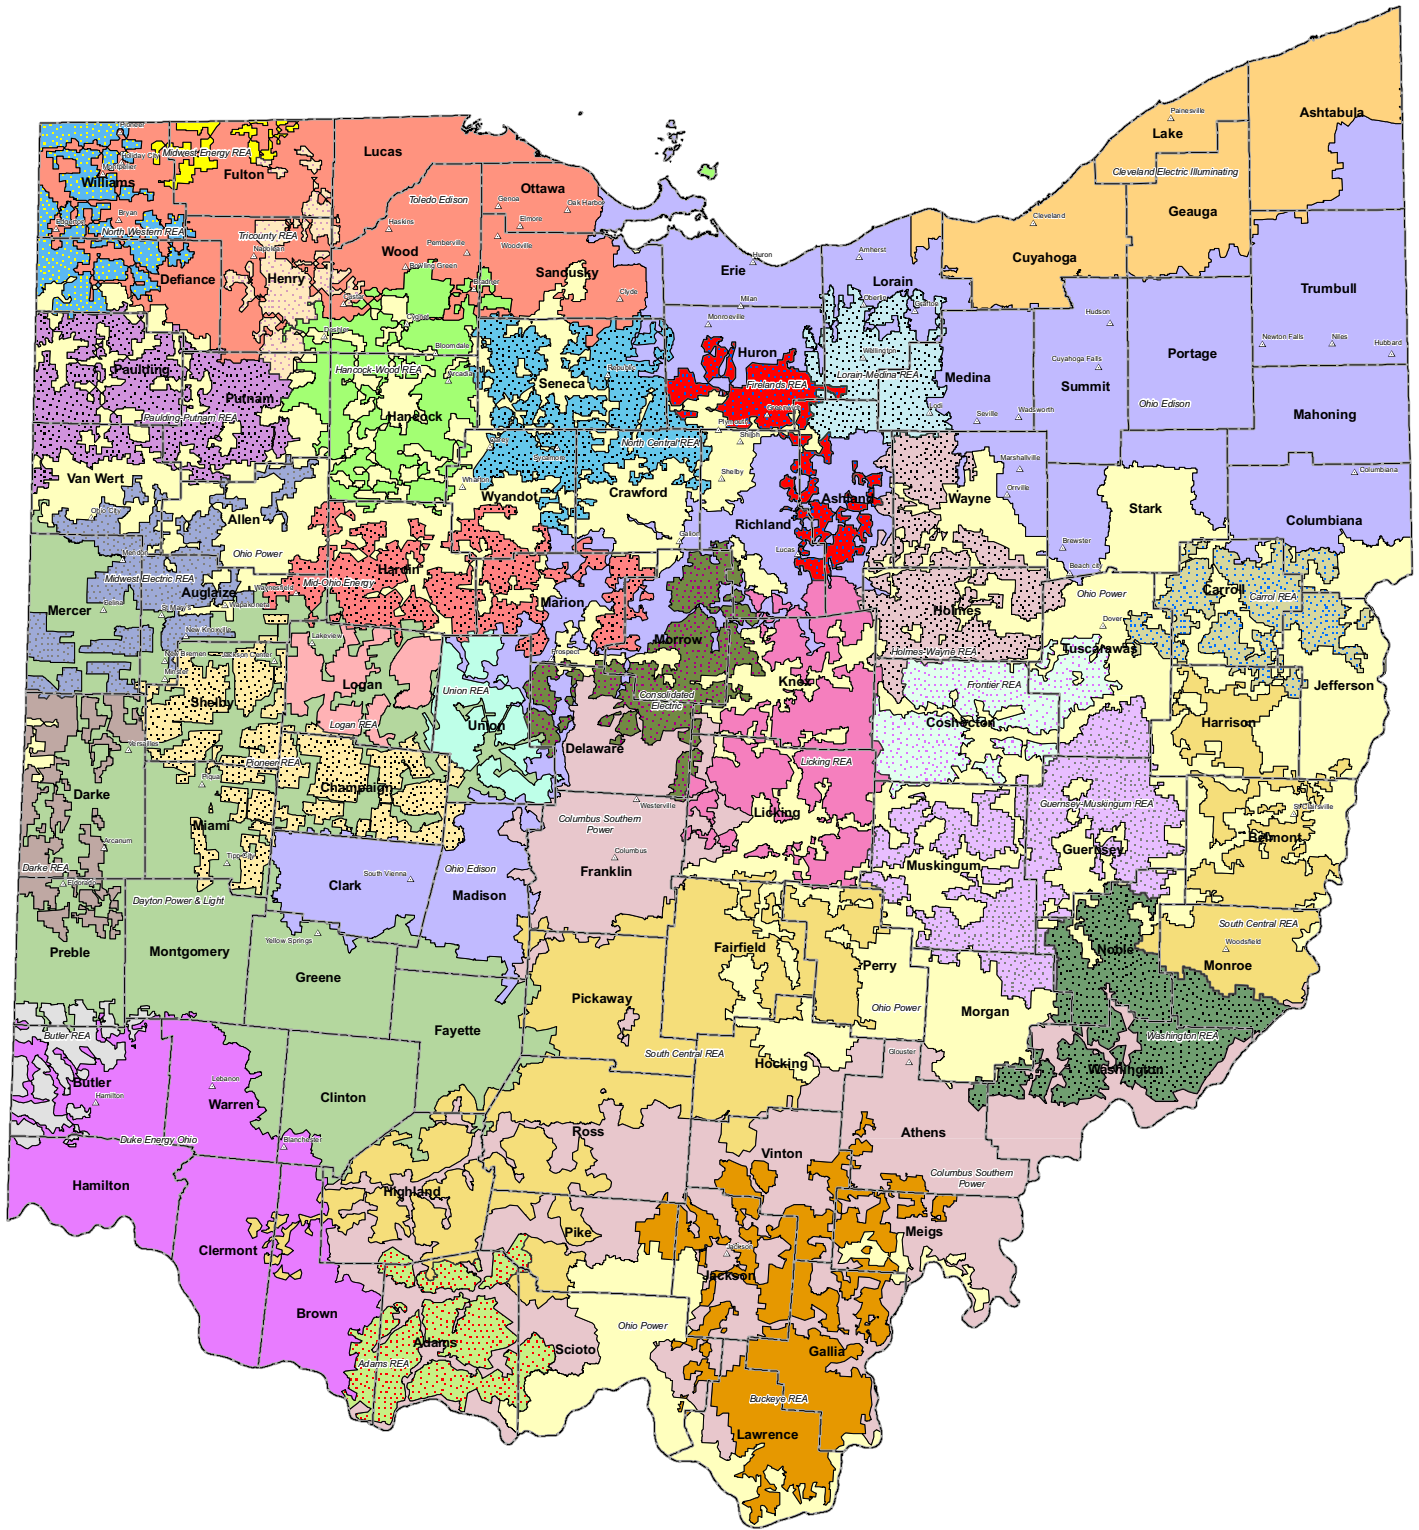

Electric Service Areas in Ohio

- | | | | |
|---------------------------------|---|--|--------------------------------------|
| Cleveland Electric Illuminating | Adams Rural Electric Cooperative | Hancock-Wood Electric Cooperative | Northwestern Electric Cooperative |
| Columbus Southern Power | Buckeye Rural Electric Cooperative | Holmes-Wayne Electric Cooperative | Paulding-Putnam Electric Cooperative |
| Dayton Power & Light | Butler Rural Electric Cooperative | Licking Rural Electrification d/b/a The Energy Cooperative | Pioneer Rural Electric Cooperative |
| Duke Energy Ohio | Carrol Electric Cooperative | Logan County Cooperative Power & Light Association | South Central Power Company |
| Ohio Edison | Consolidated Electric Cooperative | Lorain-Medina Rural Electric Cooperative | Tricounty Rural Electric Cooperative |
| Ohio Power | Darke Rural Electric Cooperative | Mid-Ohio Energy Cooperative | Union Rural Electric Cooperative |
| Toledo Edison | Firelands Electric Cooperative | Midwest Electric | Washington Electric Cooperative |
| | Frontier Power Company | Midwest Energy Cooperative | Municipal Power Locations |
| | Guernsey-Muskingum Electric Cooperative | North Central Electric Cooperative | |